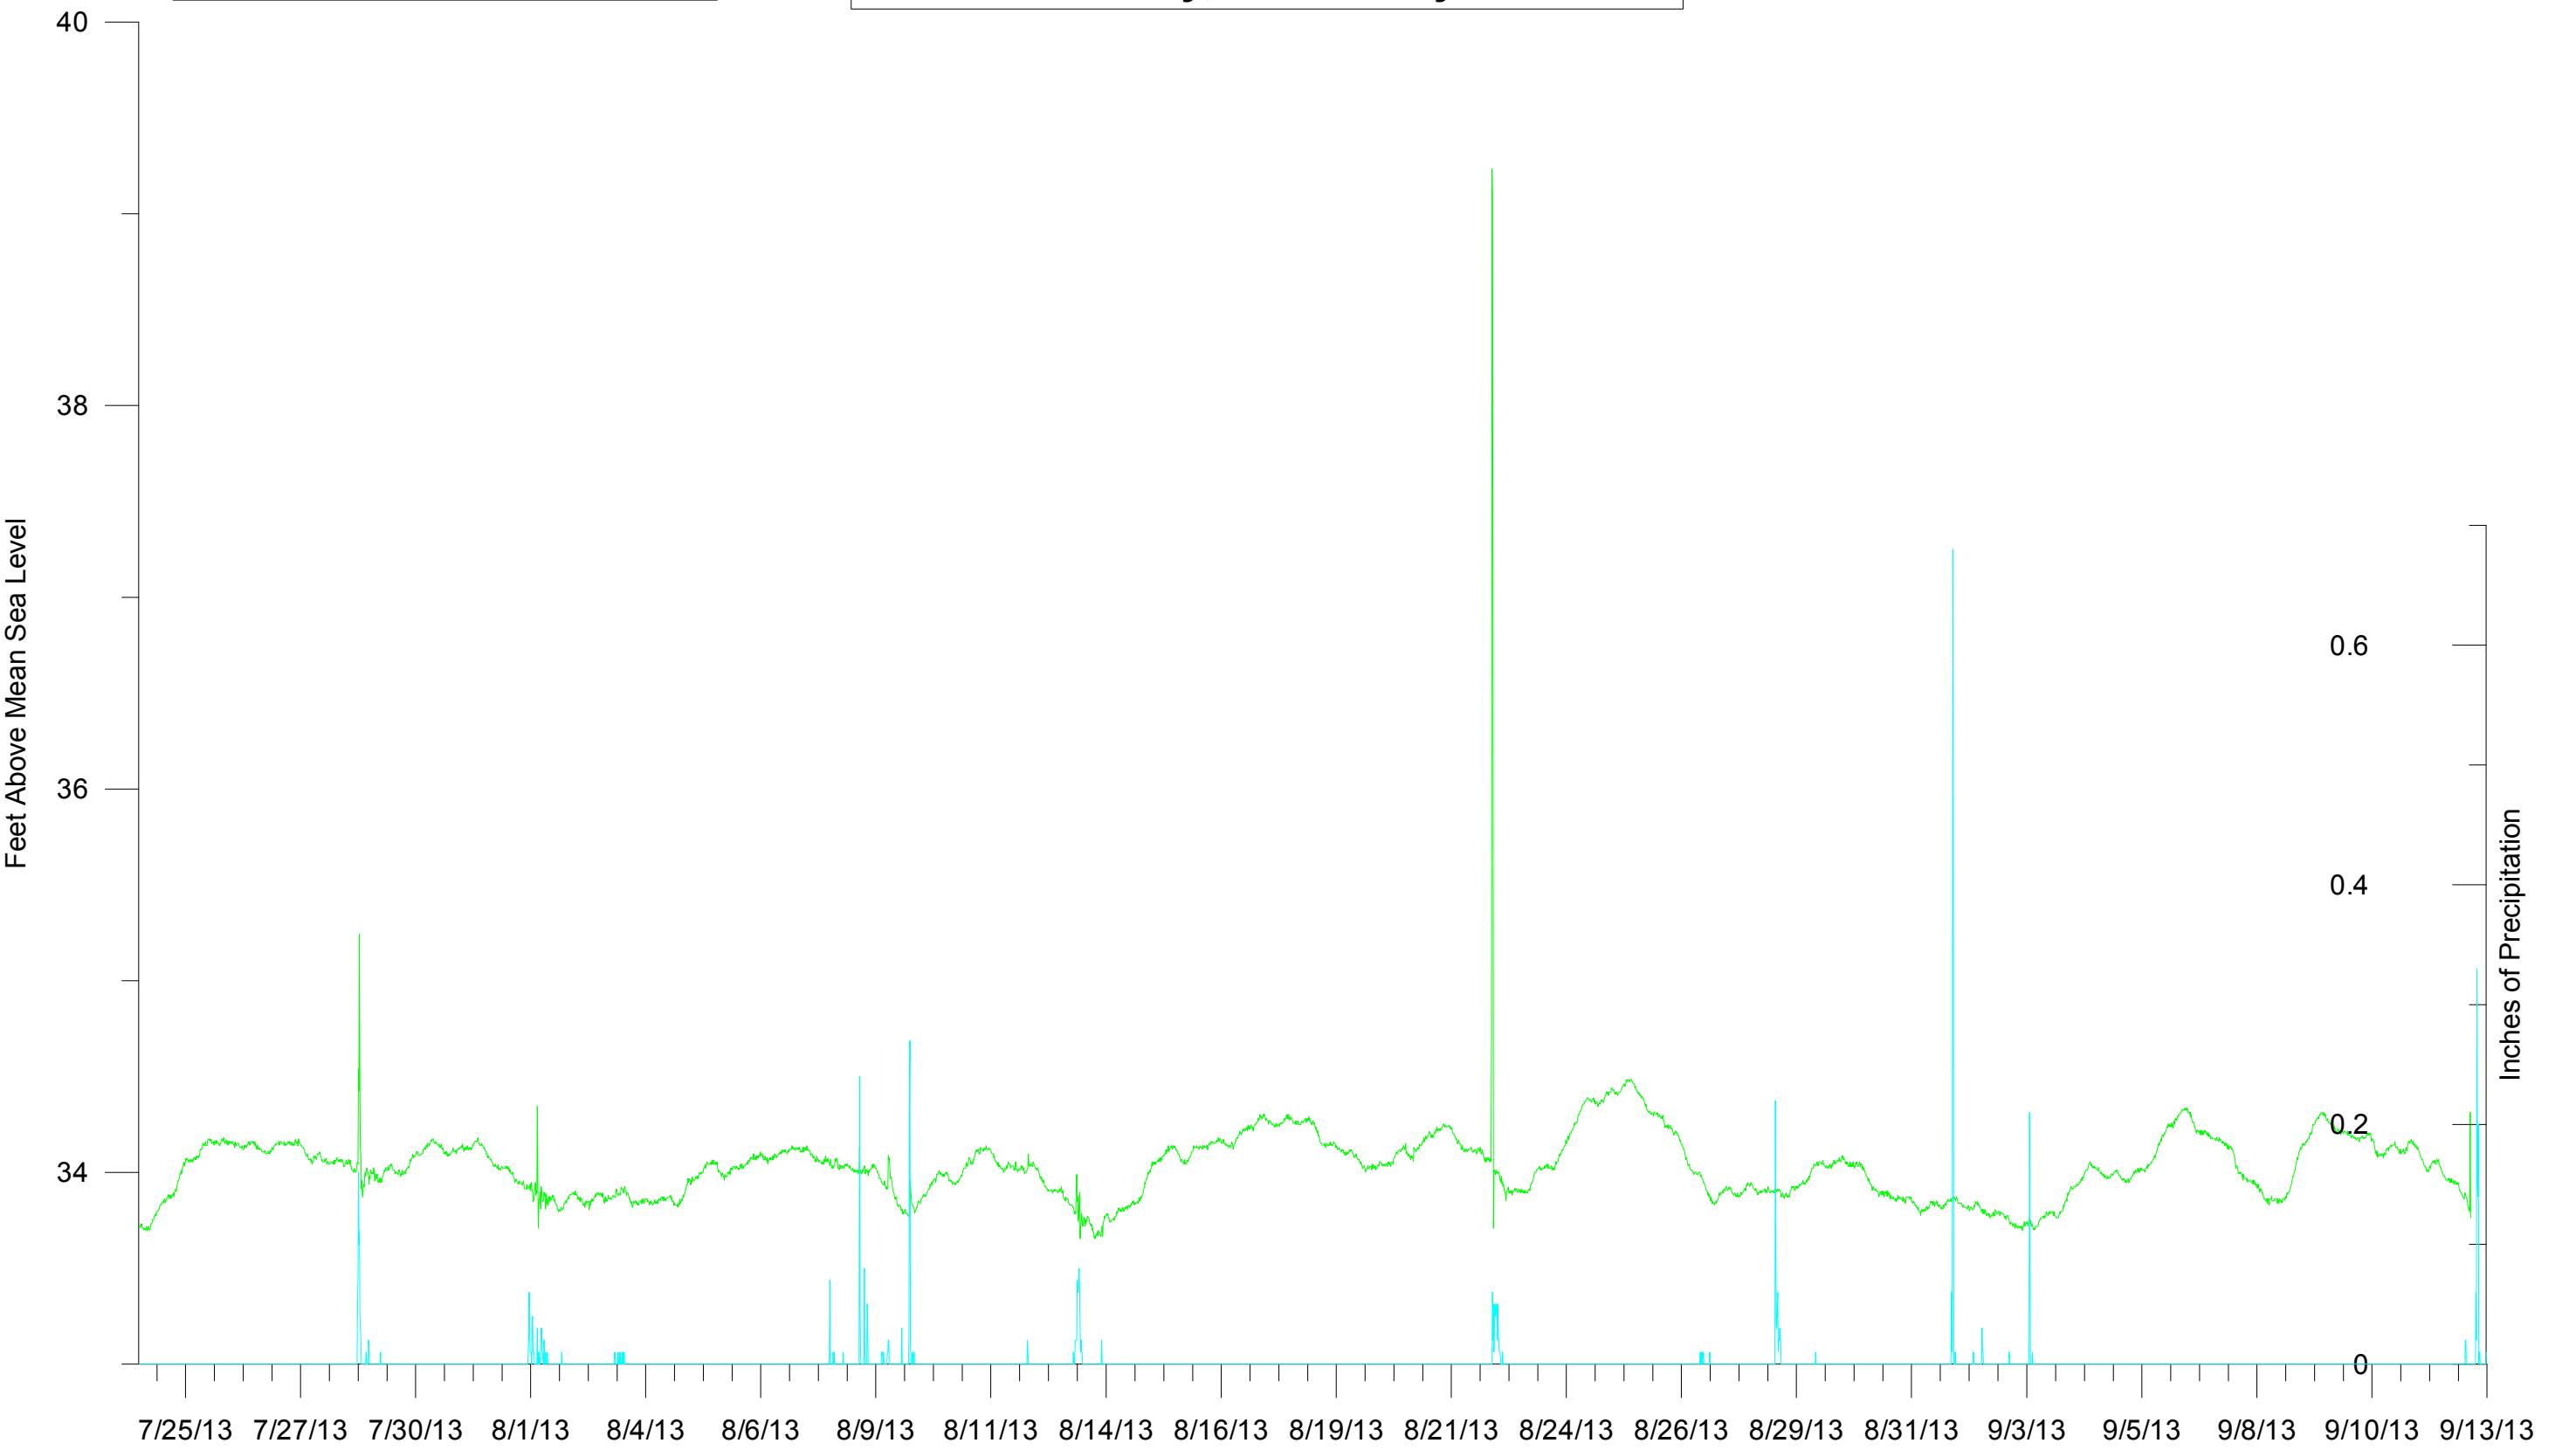

SPB050 Surface Water Elevation vs. Time
Zone S1
Hoffmann-La Roche
Nutley, New Jersey

VD400 Surface Water Elevation vs. Time
Zone S1
Hoffmann-La Roche
Nutley, New Jersey

VD1870 Surface Water Elevation vs. Time
Zone S1
Hoffmann-La Roche
Nutley, New Jersey

SPB2260 Surface Water Elevation vs. Time
Zone S1
Hoffmann-La Roche
Nutley, New Jersey

LEGEND
SPB2260
Little Falls NJ Precipitation